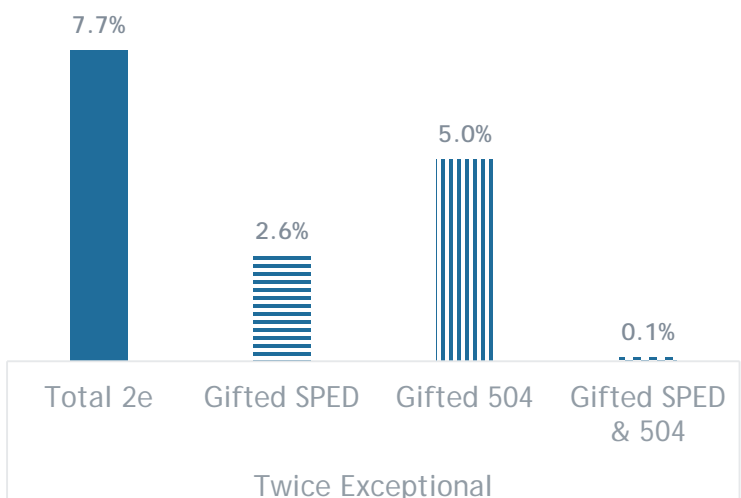

Gender

Race/Ethnicity

STATE - % of Gifted

Socioeconomic

English Language Learners