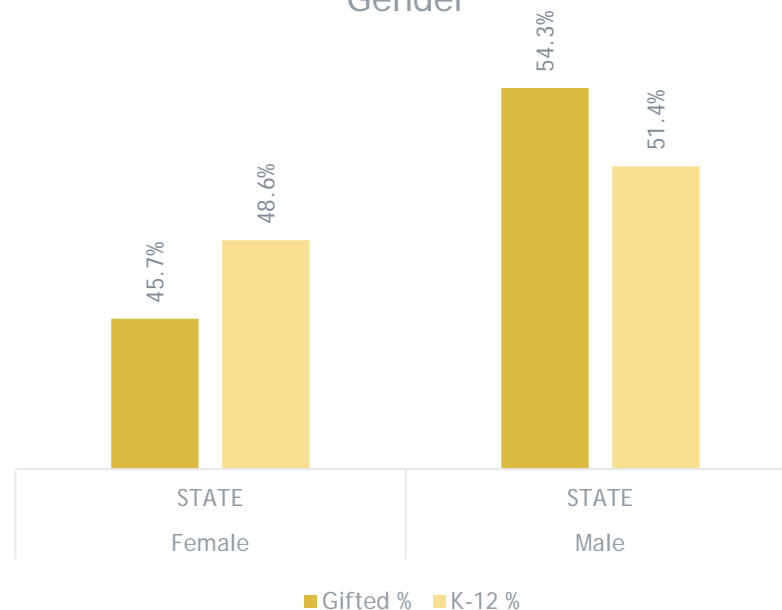

Gifted Identification in STATE

0% 20% 40% 60% 80%

STATE
PERCENT IDENTIFIED
GIFTED IN GENERAL
POPULATION
 State 7.3%

2019-20 Gifted Ed Demographics

COLORADO
 Department of Education

Identified Gifted by Grade

Gender

Race/Ethnicity

STATE - % of Gifted

Socioeconomic

English Language Learners