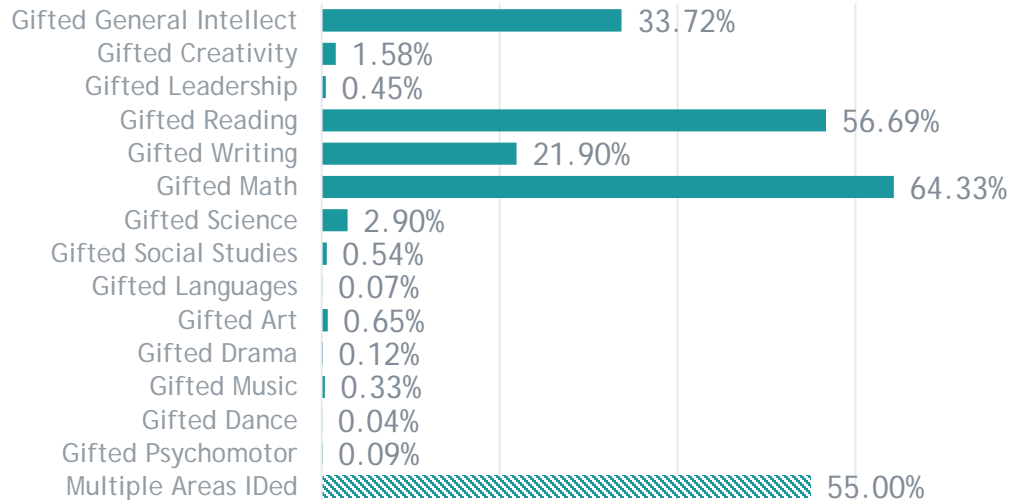

Gifted Identification in STATE

0% 20% 40% 60% 80%

STATE
PERCENT IDENTIFIED
GIFTED IN GENERAL
POPULATION
 State 7.3%

2019-20 Gifted Ed Demographics

COLORADO
 Department of Education

Identified Gifted by Grade

Gender

Race/Ethnicity

STATE - % of Gifted

Socioeconomic

English Language Learners