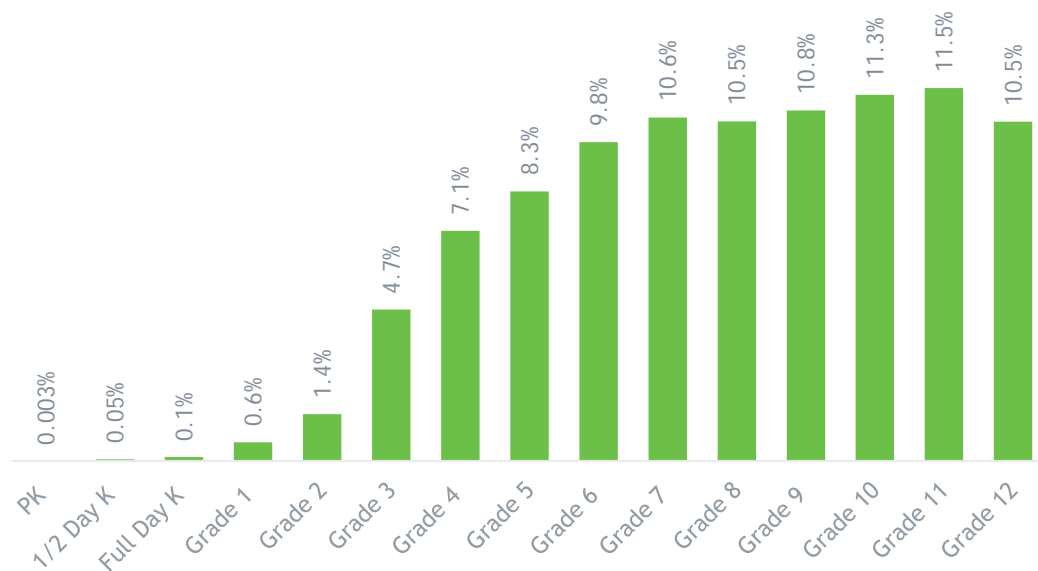

Gifted Identification in STATE

0% 20% 40% 60% 80%

STATE
PERCENT IDENTIFIED
GIFTED IN GENERAL
POPULATION
 State 7.3%

2019-20 Gifted Ed Demographics

COLORADO
 Department of Education

Identified Gifted by Grade