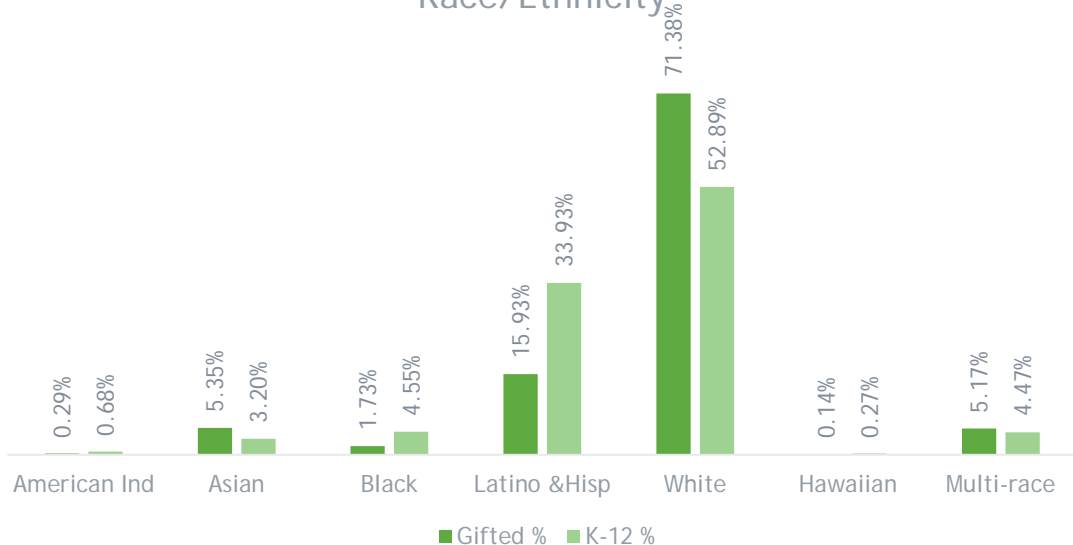

Gifted Identification in STATE

0% 20% 40% 60% 80%

STATE
PERCENT IDENTIFIED
GIFTED IN GENERAL
POPULATION
 State 7.3%

2019-20 Gifted Ed Demographics

COLORADO
 Department of Education

Identified Gifted by Grade

Gender

Race/Ethnicity

STATE - % of Gifted

Socioeconomic

English Language Learners