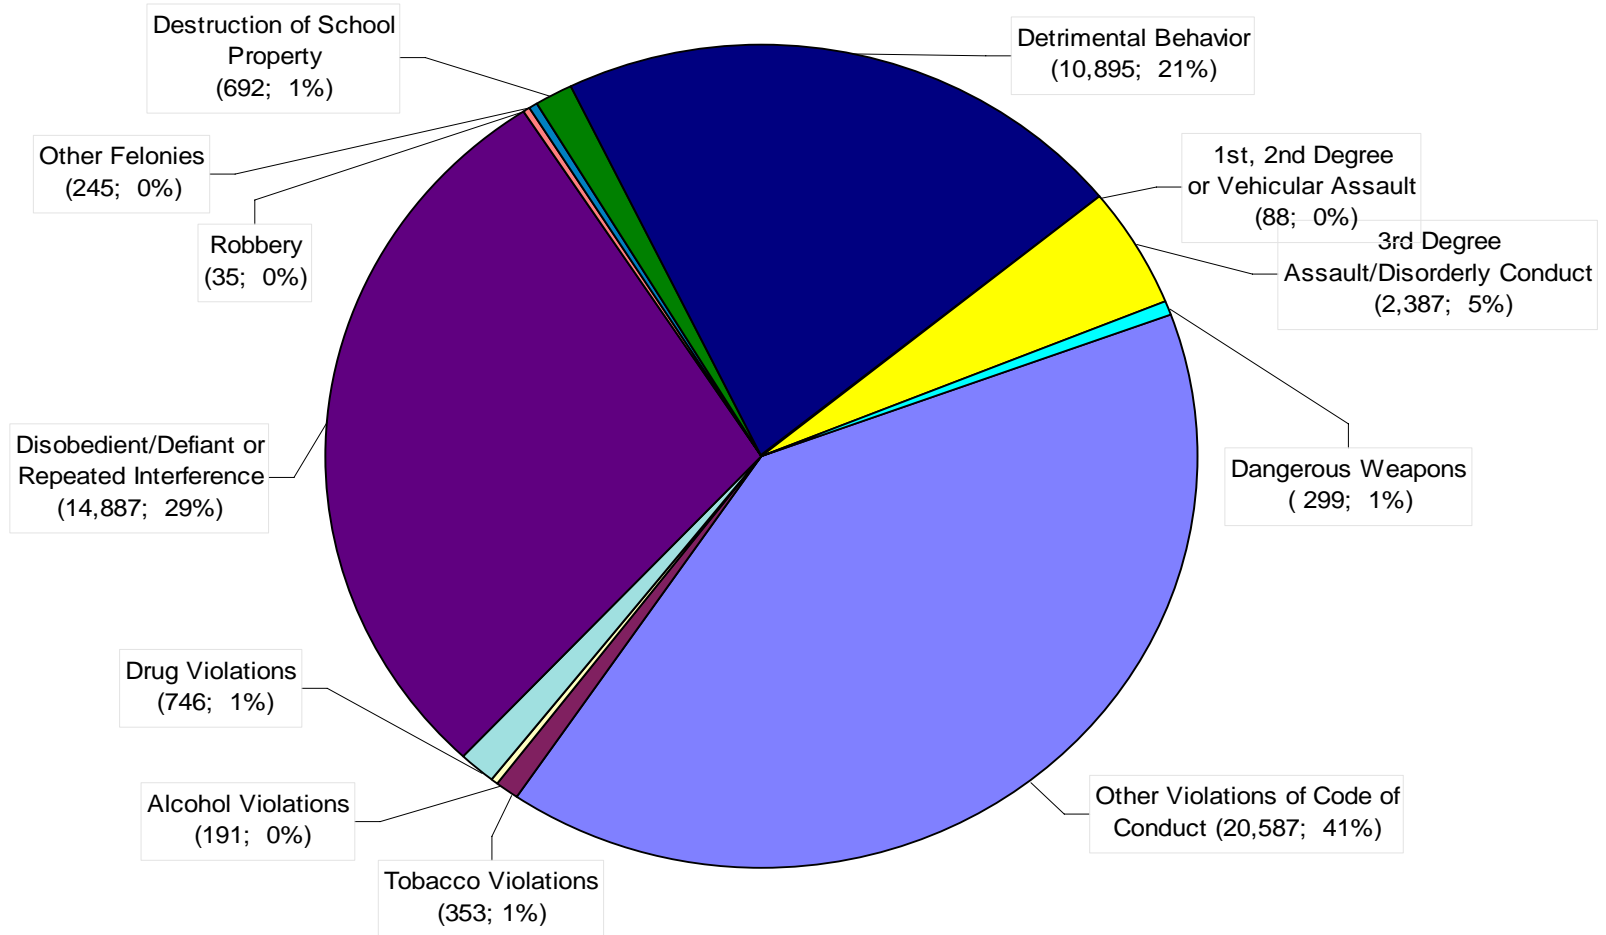

**2006-2007 Elementary School State Total
School Disciplined Incidents (21,474)**
Percentages Reported by Type

2006-2007 Elementary School State Total: All Incidents (21,474) Reported by Action Taken

2006-2007 Middle/Jr. High School State Total School Disciplined Incidents (51,405) Percentages Reported by Type

**2006-2007 Middle/Jr. High School State Total:
All Incidents (51,405) Reported by Action Taken**

2006-2007 Senior High School State Total School Disciplined Incident (59,464) Percentages Reported by Type

**2006-2007 Senior High School State Total:
All Incidents (59,464) Reported by Action Taken**