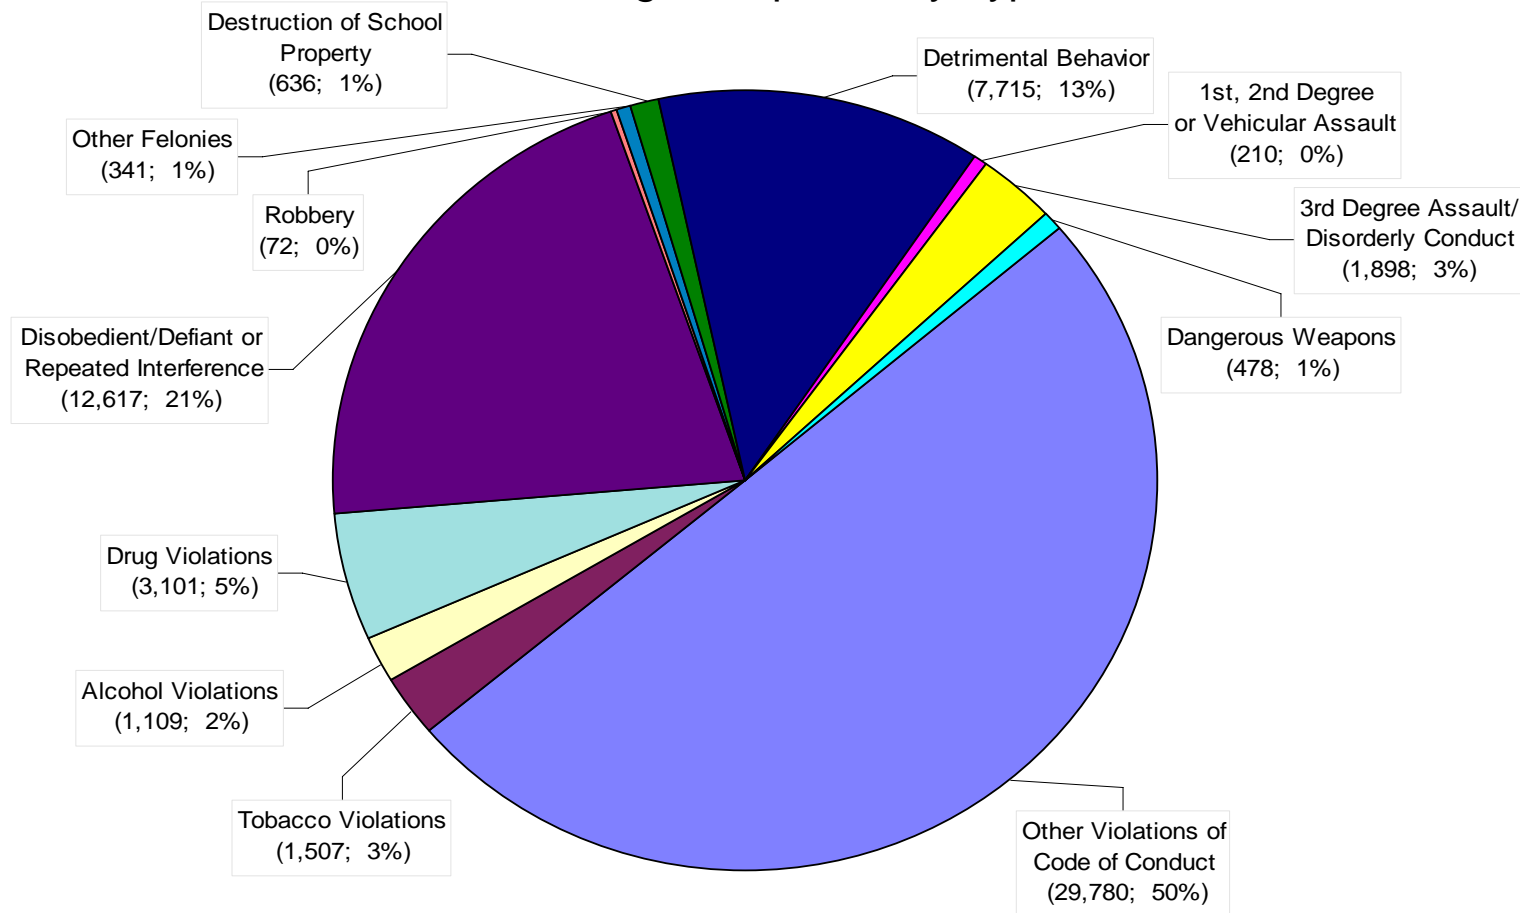

**2006-2007 Elementary School State Total
School Disciplined Incidents (21,474)**
Percentages Reported by Type

2006-2007 Elementary School State Total: All Incidents (21,474) Reported by Action Taken

2006-2007 Middle/Jr. High School State Total School Disciplined Incidents (51,405) Percentages Reported by Type

**2006-2007 Middle/Jr. High School State Total:
All Incidents (51,405) Reported by Action Taken**

2006-2007 Senior High School State Total School Disciplined Incident (59,464) Percentages Reported by Type

**2006-2007 Senior High School State Total:
All Incidents (59,464) Reported by Action Taken**