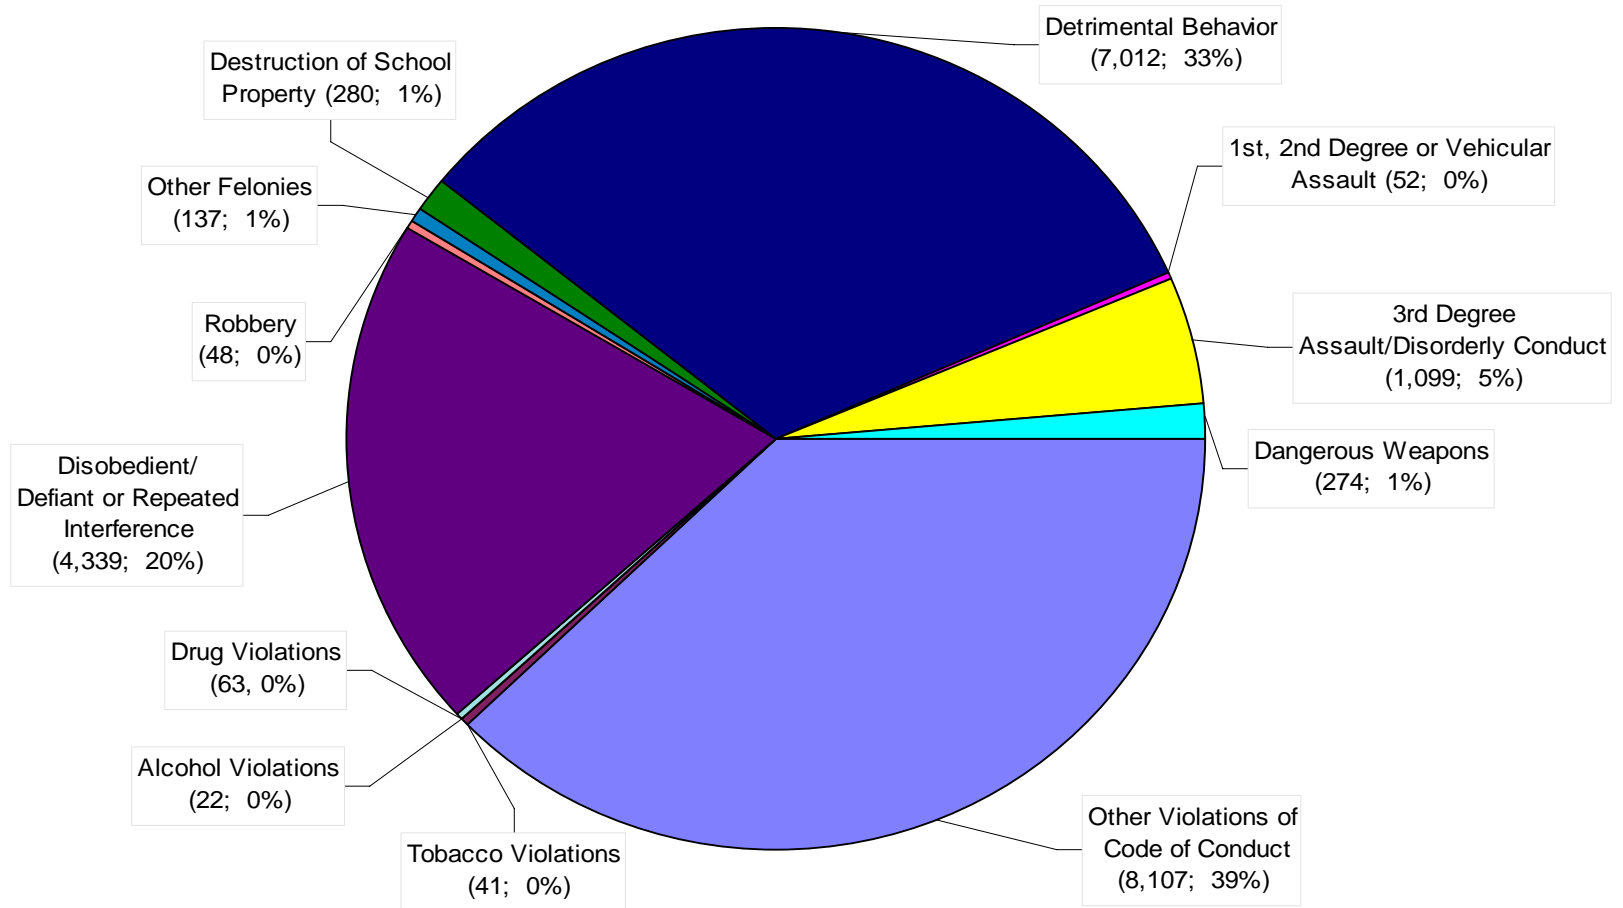

**2006-2007 Elementary School State Total
School Disciplined Incidents (21,474)**
Percentages Reported by Type

2006-2007 Elementary School State Total: All Incidents (21,474) Reported by Action Taken

2006-2007 Middle/Jr. High School State Total School Disciplined Incidents (51,405) Percentages Reported by Type

**2006-2007 Middle/Jr. High School State Total:
All Incidents (51,405) Reported by Action Taken**

2006-2007 Senior High School State Total School Disciplined Incident (59,464) Percentages Reported by Type

**2006-2007 Senior High School State Total:
All Incidents (59,464) Reported by Action Taken**