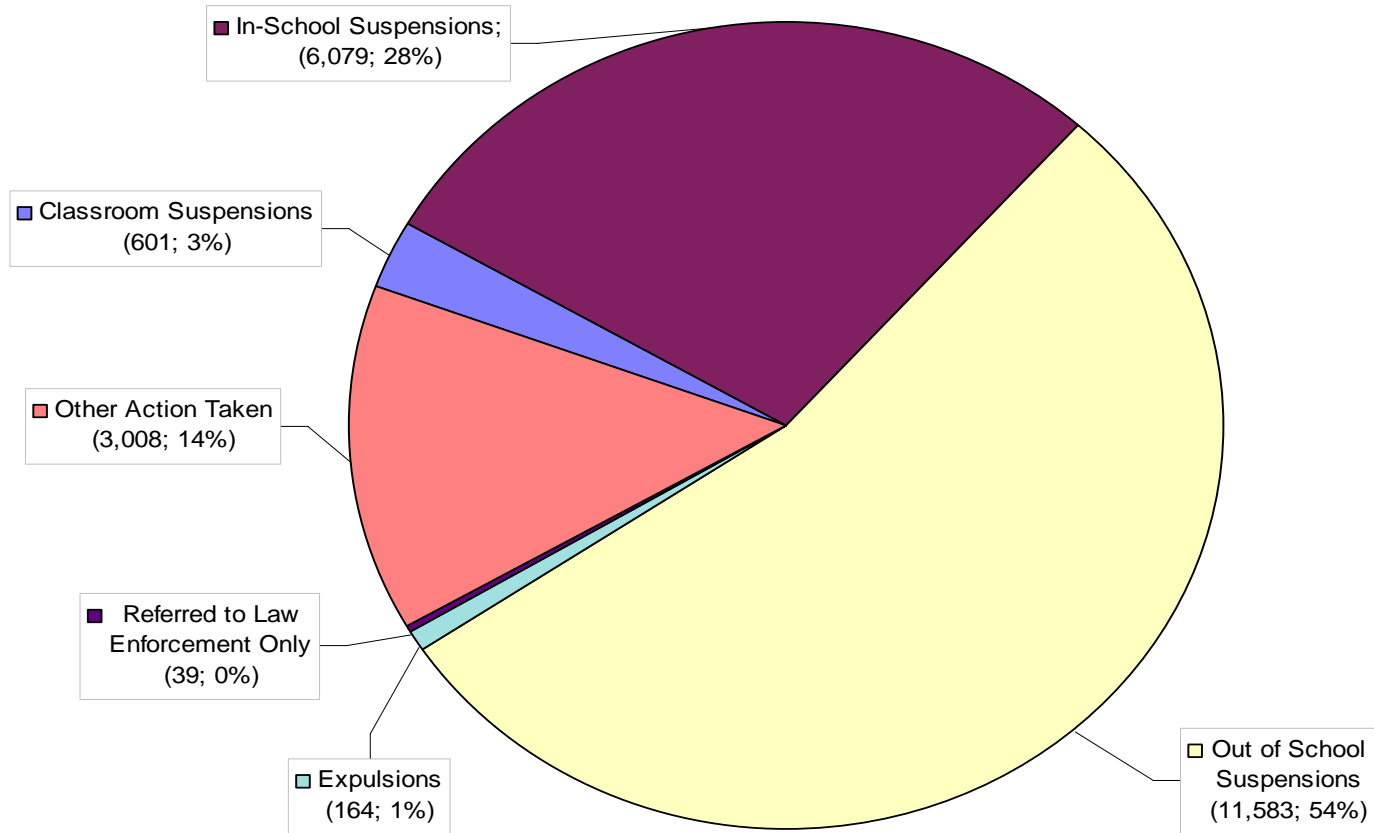

**2006-2007 Elementary School State Total
School Disciplined Incidents (21,474)**
Percentages Reported by Type

2006-2007 Elementary School State Total: All Incidents (21,474) Reported by Action Taken

2006-2007 Middle/Jr. High School State Total School Disciplined Incidents (51,405) Percentages Reported by Type

**2006-2007 Middle/Jr. High School State Total:
All Incidents (51,405) Reported by Action Taken**

2006-2007 Senior High School State Total School Disciplined Incident (59,464) Percentages Reported by Type

**2006-2007 Senior High School State Total:
All Incidents (59,464) Reported by Action Taken**