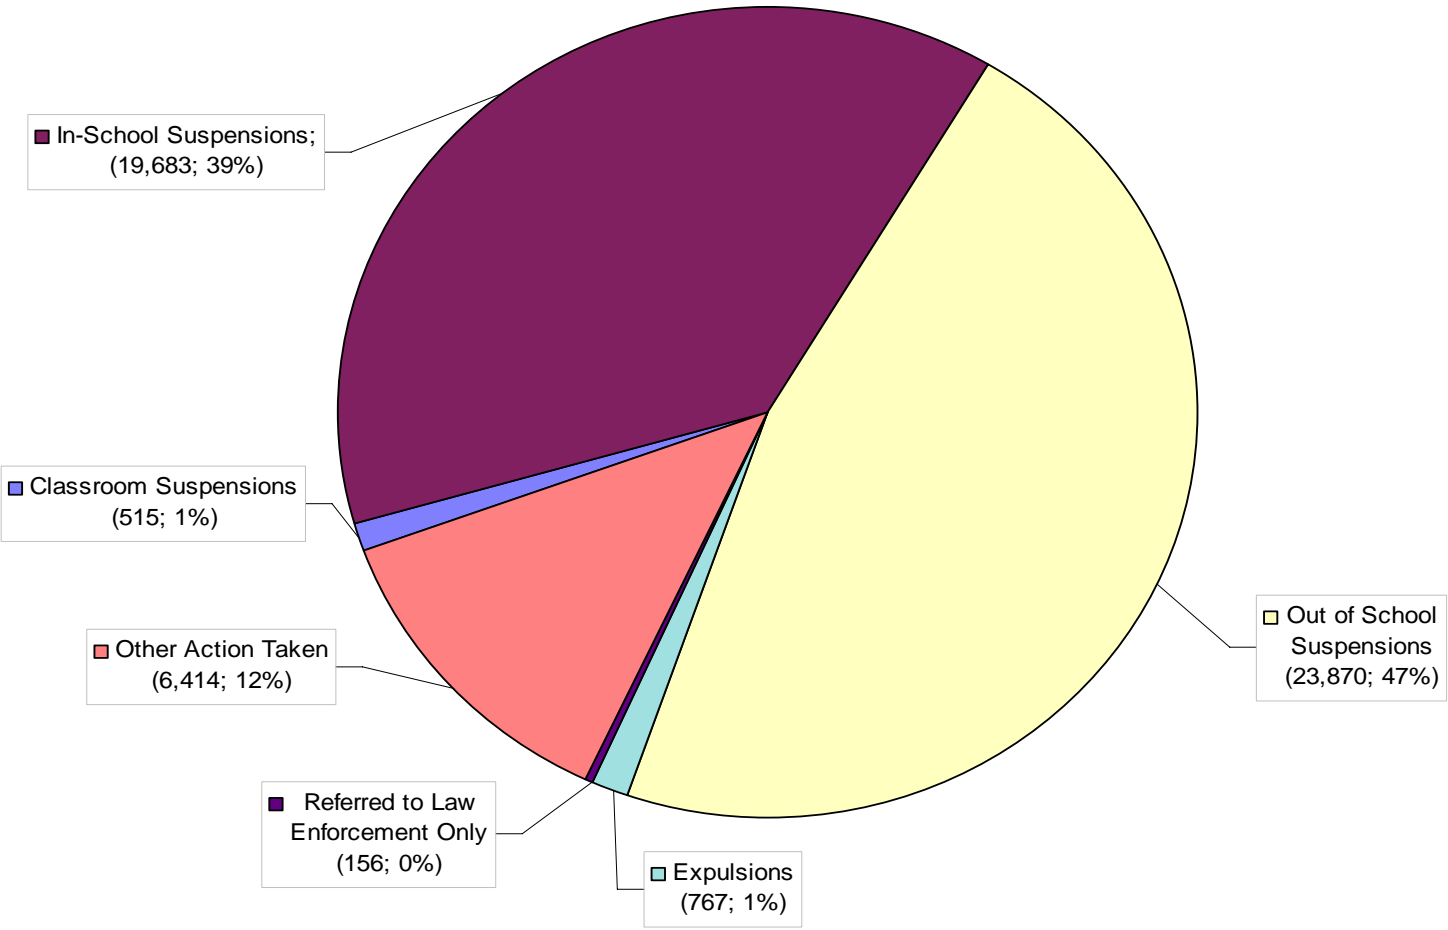

**2006-2007 Elementary School State Total
School Disciplined Incidents (21,474)**
Percentages Reported by Type

2006-2007 Elementary School State Total: All Incidents (21,474) Reported by Action Taken

2006-2007 Middle/Jr. High School State Total School Disciplined Incidents (51,405) Percentages Reported by Type

**2006-2007 Middle/Jr. High School State Total:
All Incidents (51,405) Reported by Action Taken**

2006-2007 Senior High School State Total School Disciplined Incident (59,464) Percentages Reported by Type

**2006-2007 Senior High School State Total:
All Incidents (59,464) Reported by Action Taken**