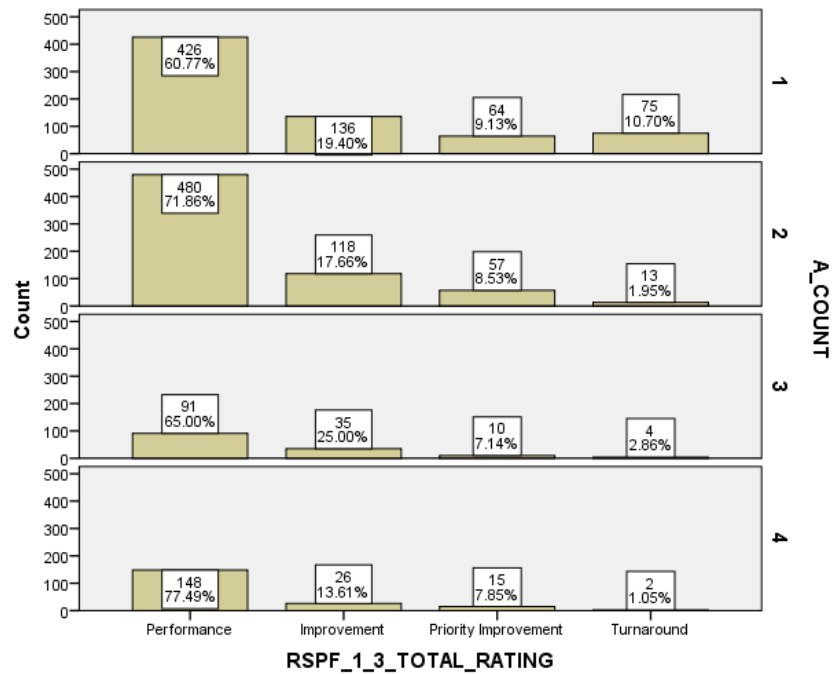

ATTACHMENT 3

SPF Final Ratings by Year and All Schools (see note located on page 2)

2011-2012 School Year

2010-2011 School Year

2009-2010 School Year

2008-2009 School Year

Note: 1 = 1-182 students; 2 = 183-395 students; 3 = 396-603 students; 4 = above 603 students.