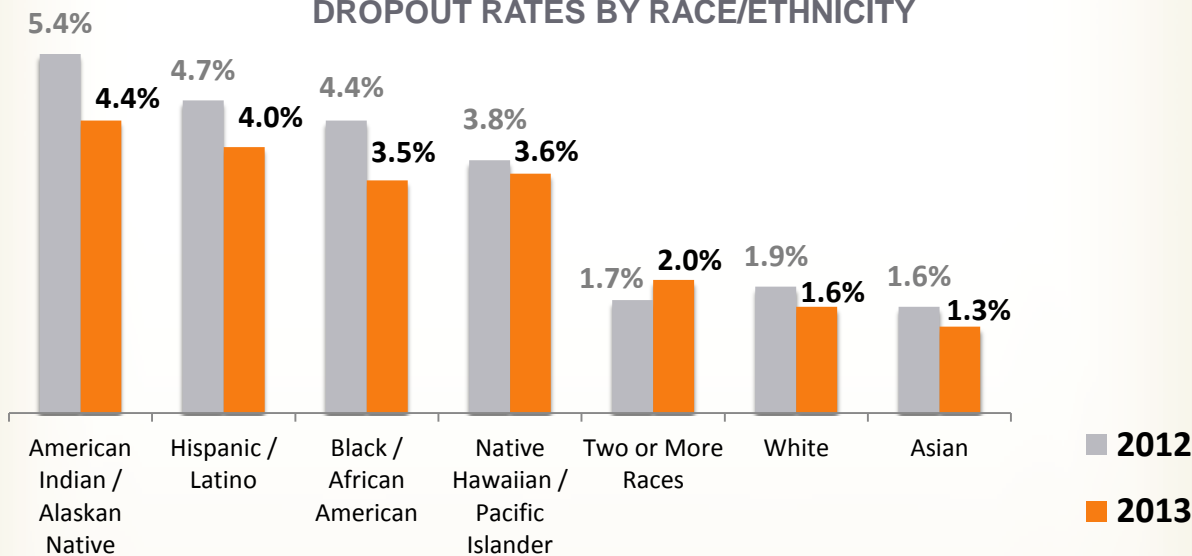

Closing the Gap

DROPOUT RATES BY RACE/ETHNICITY

MORE NEEDS TO BE DONE:

FOR ADDITIONAL INFORMATION AND RESOURCES ON DROPOUT PREVENTION AND STUDENT ENGAGEMENT

<http://www.cde.state.co.us/DropoutPrevention>