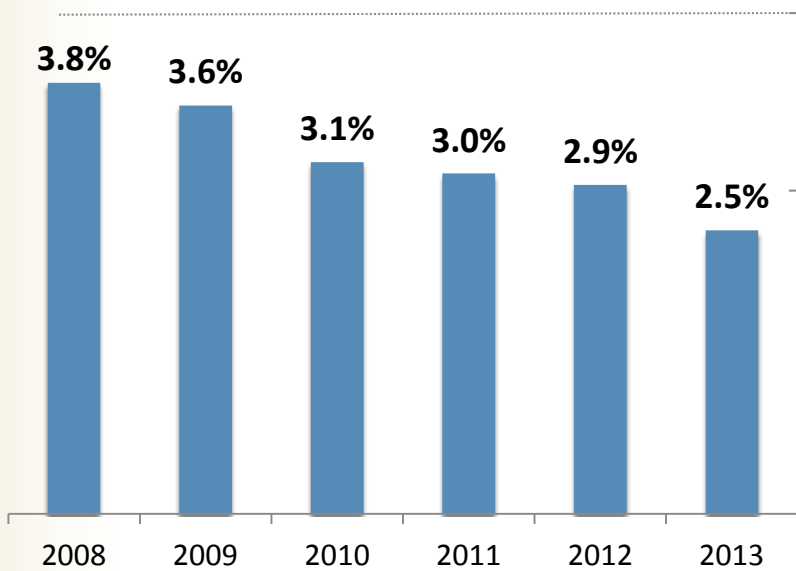

COLORADO DROPOUT STATISTICS

10,664

Students in public school dropped out in 2013, representing **2.5%** of students grades 7 through 12

267 BUSES OF STUDENTS

FEWER STUDENTS ARE DROPPING OUT

16,167

Fewer* dropouts over the past five years