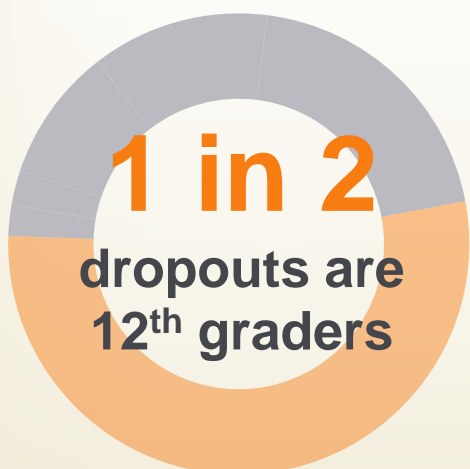

Closing the Gap

DROPOUT RATES BY RACE/ETHNICITY

MORE NEEDS TO BE DONE:

FOR ADDITIONAL INFORMATION AND RESOURCES ON DROPOUT PREVENTION AND STUDENT ENGAGEMENT

<http://www.cde.state.co.us/DropoutPrevention>