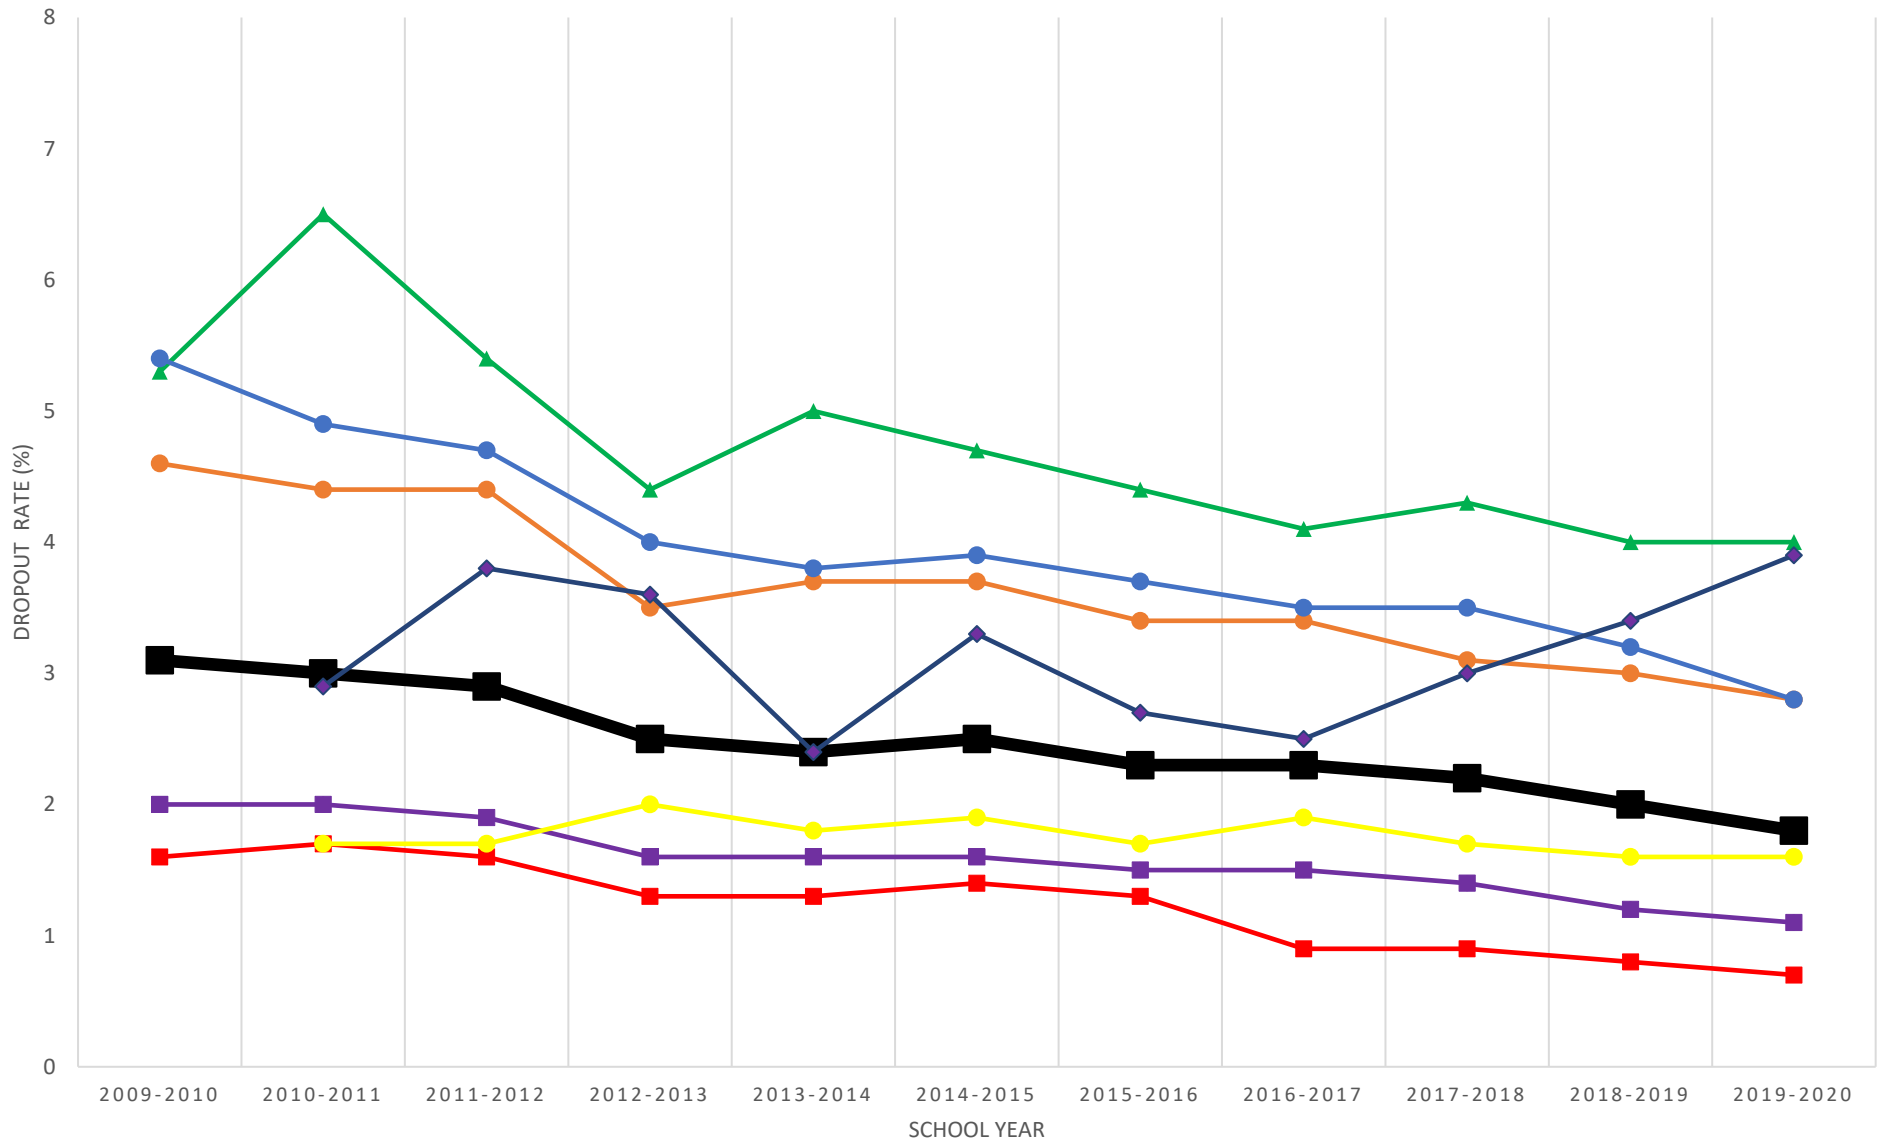

DROPOUT RATES BY RACE/ETHNICITY 10 YEAR TREND

- State Totals (All Students)
- American Indian or Alaska Native
- Asian
- Black or African American
- Hispanic or Latino
- White
- Native Hawaiian or Other Pacific Islander
- Two or More Races