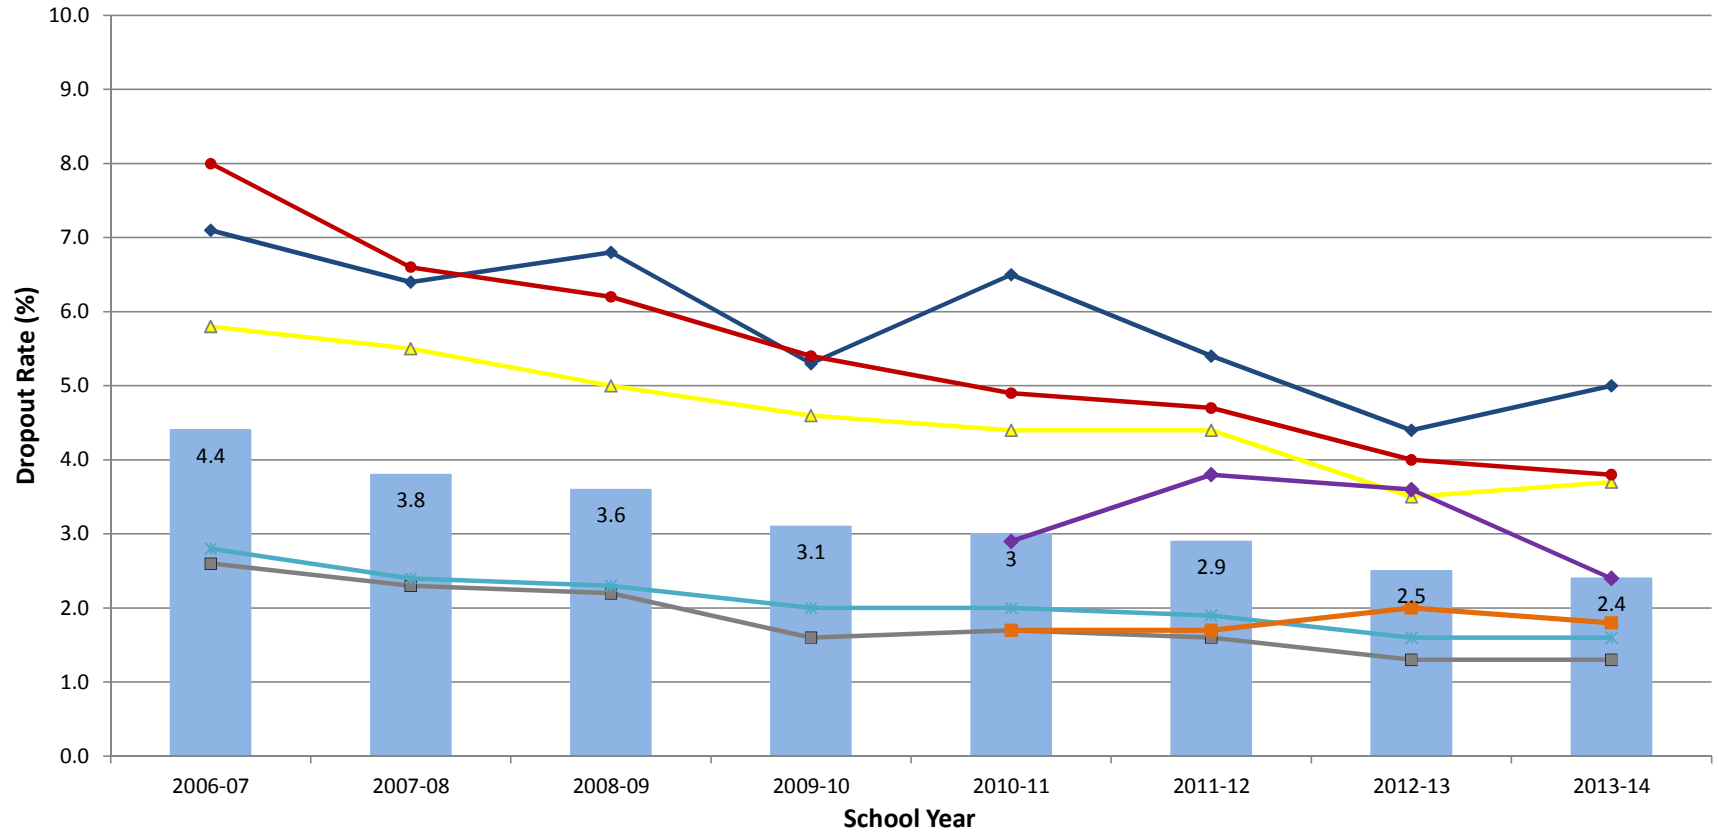

Annual Dropout Rate by Race and Ethnicity

- State Totals (All Students)
- ▲ Black or African American
- ◆ Native Hawaiian or Other Pacific Islander
- ◆ American Indian or Alaska Native
- Hispanic or Latino
- Asian
- ◆ White
- Two or More Races