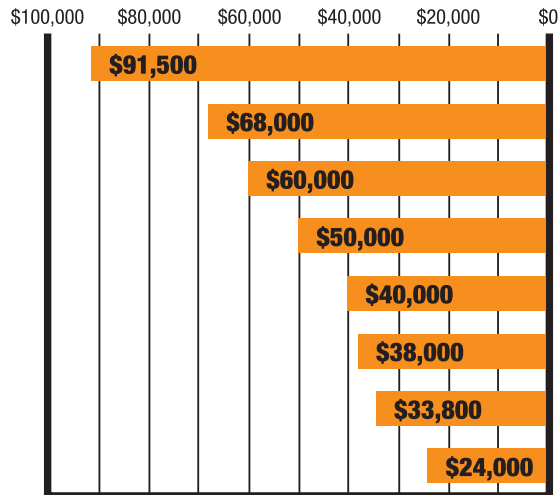

Education and Training Pay for Coloradans

MEDIAN EARNINGS OF FULL-TIME WORKERS AGE 25 AND OLDER

UNEMPLOYMENT RATE FOR LABOR FORCE AGE 25 AND OLDER

Source: 2006 American Community Survey, Colorado PUMS files, http://factfinder.census.gov/home/en/acs_pums_2006.html