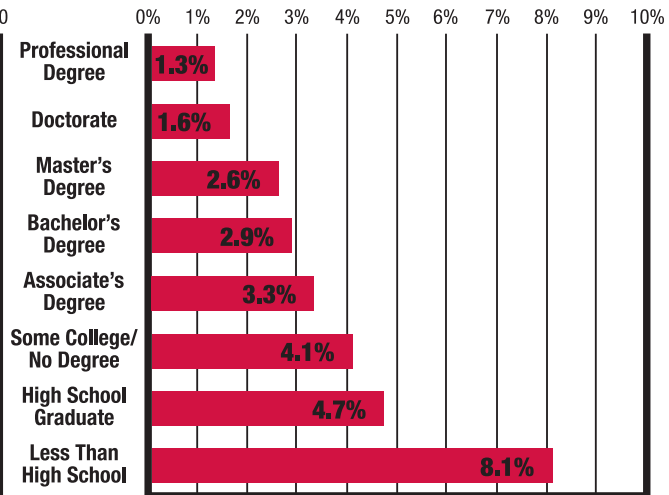

Education and Training Pay for Coloradans

MEDIAN EARNINGS OF FULL-TIME WORKERS AGE 25 AND OLDER

UNEMPLOYMENT RATE FOR LABOR FORCE AGE 25 AND OLDER

Source: 2006 American Community Survey, Colorado PUMS files, http://factfinder.census.gov/home/en/acs_pums_2006.html