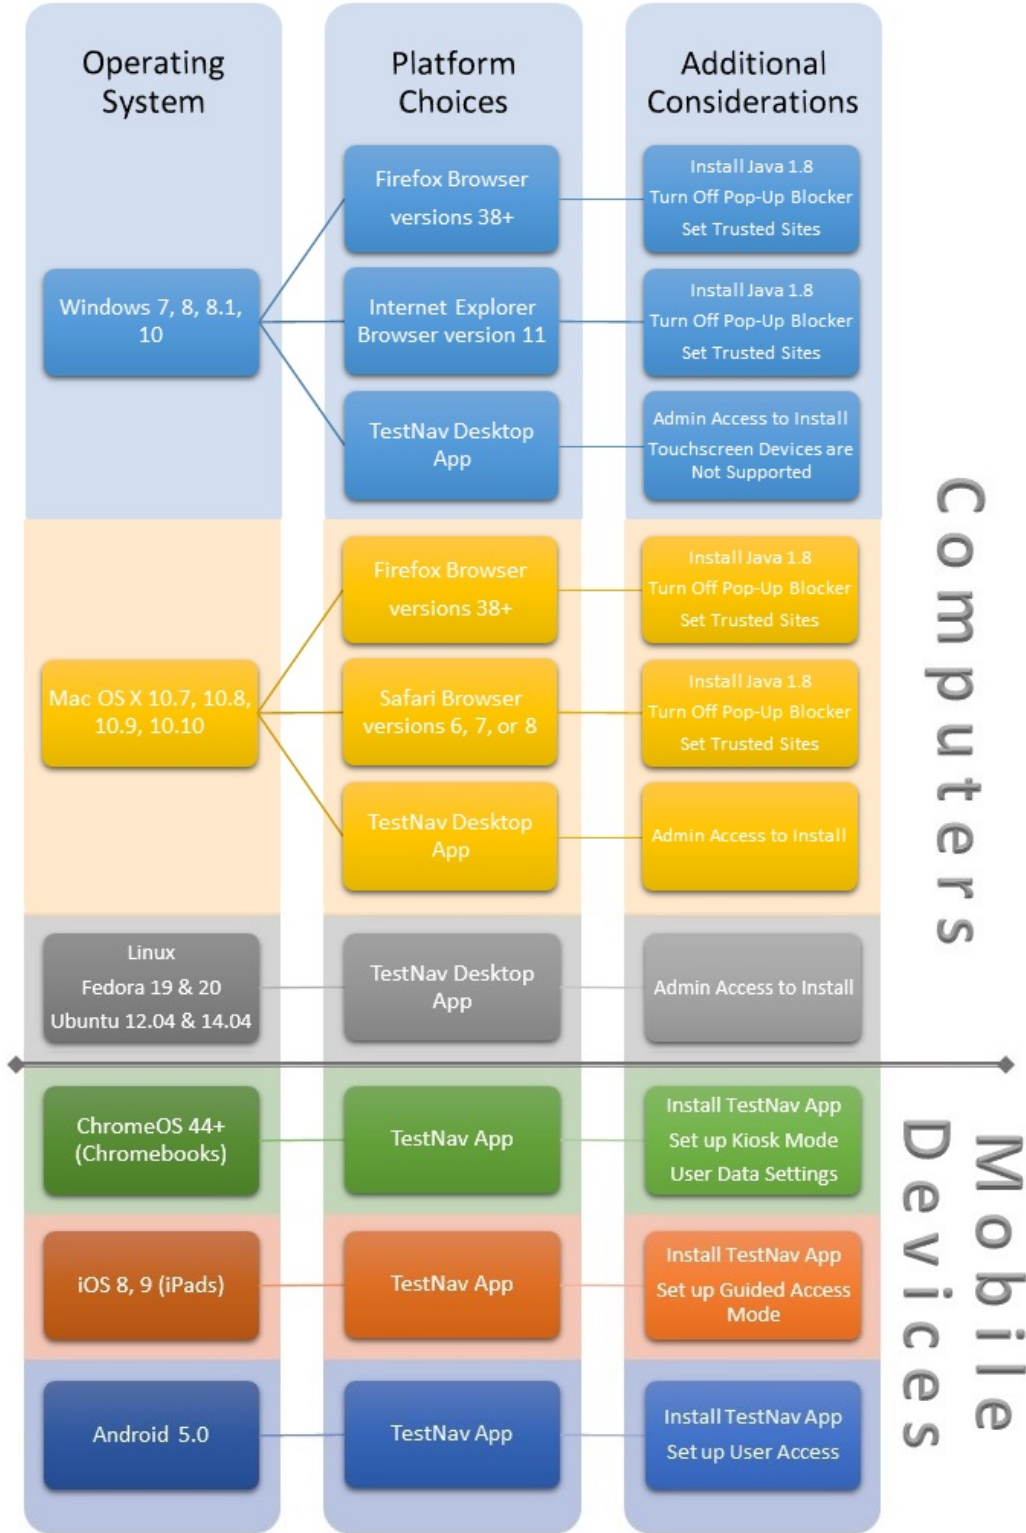

English Language Arts and Mathematics (PARCC), Science and Social Studies

# Operating System Support Diagram

**Note:** Apple, Google, and Microsoft are planning to release new Operating Systems in the near future. Initially, these Operating Systems will not be supported for online testing. Following each official release, and once quality testing has completed, additional information will be communicated.  
 TestNav Requirements can be found here: <https://support.assessment.pearson.com/x/HwYcAQ>